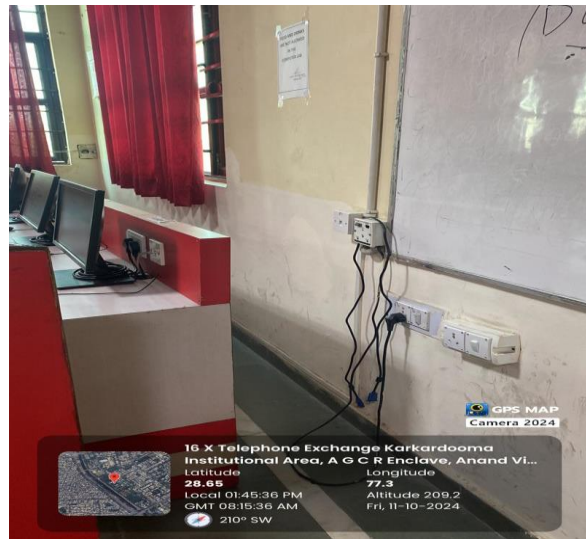

## 4.1.3 ICT- enabled facilities and other Facilities

Smart Board

Projector in Classroom

Computer Lab

Online Access in Library

Digital Library

Projector and Mic in Mini Auditorium

Projector and Mic in Main Auditorium

Server Room

Printer,Scanner in Server Room

Ground Floor,Wi-Fi Facility ,cctv

Second Floor,Wi-Fi Facility, cctv

Third Floor,Wi-Fi Facility, cctv

Fourth Floor,Wi –Fi Facility, cctv

Fifth Floor,Wi –Fi Facility, cctv

Computer Lab,cctv

Computer Lab,LAN Port

First Floor,Wi –Fi Facility, cctv

List of Softwares

Oracle

xcp-ng Controller

R Language

Server(xcp-ng)

C++

Collar Mic

Visual Basic

LAN Port in Classrooms

Audio system and projector in conference room

cctv in conference room